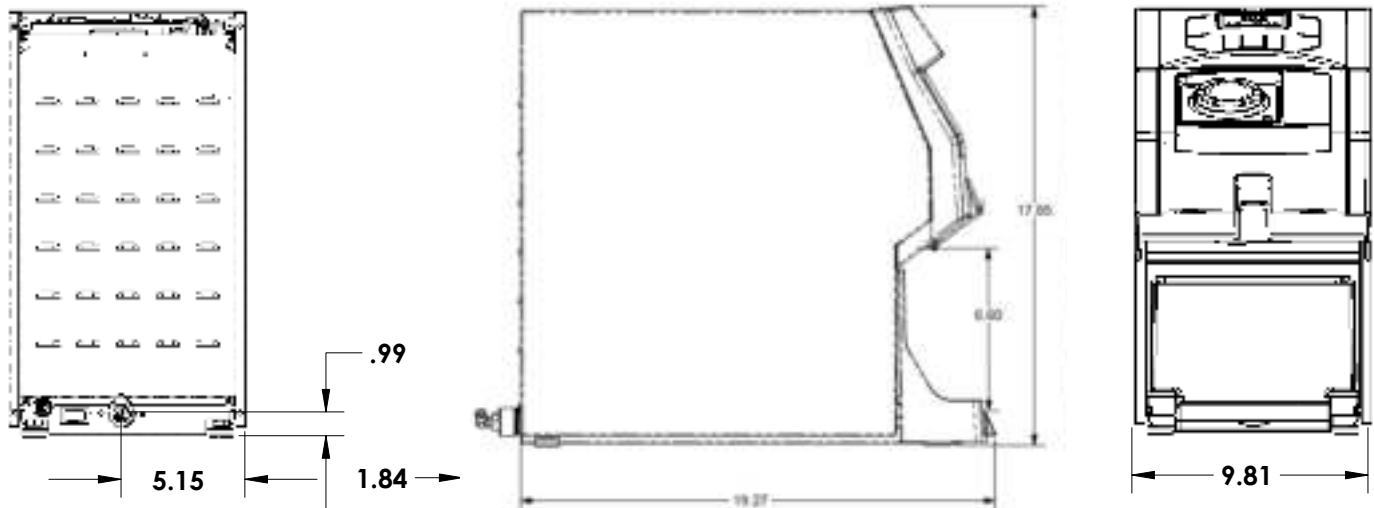

## Additional Information

Model	Type	Part #	Width	Depth	Height	Volts	Watts	Amps	Weight
FKP-4	Universal Pod	782185	9.81"	19.25"	17.85"	120 VOLT	1700W	14.2 A	33 LBS
				CANADIAN ELECTRICAL		120 VOLT	1400 W	11.6 A	